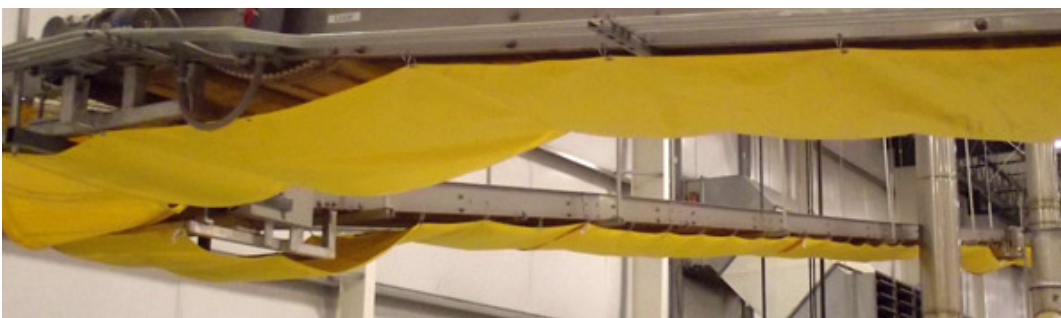

## Dotro-Cloths Keep Your Conveyor System & Plant Cleaner and Safer.

Dotro catch cloths keep your conveyor system and plant floor cleaner and safer. Whether if you are moving dough to the oven or to the cooler and packaging, Dotro catch-cloths feature CAD precise sections for better fit, easier removal, cleaning and rehang. Save time and money with designs for high crumb areas that can be emptied from your plant floor regardless of the conveyor height. Dotro catch cloths feature oil, mold, and mildew-resistant heavy-duty vinyl-coated polyester cloth. Hot-air welded hem constructions provide superior durability versus sewn construction eliminating the risk of thread contamination in your product. Our construction delivers a higher return on your investment.

### HIGHLIGHTS

Catch-cloths are easy to empty, clean & maintain.

Turn your CAD drawing into crumb catching solutions.